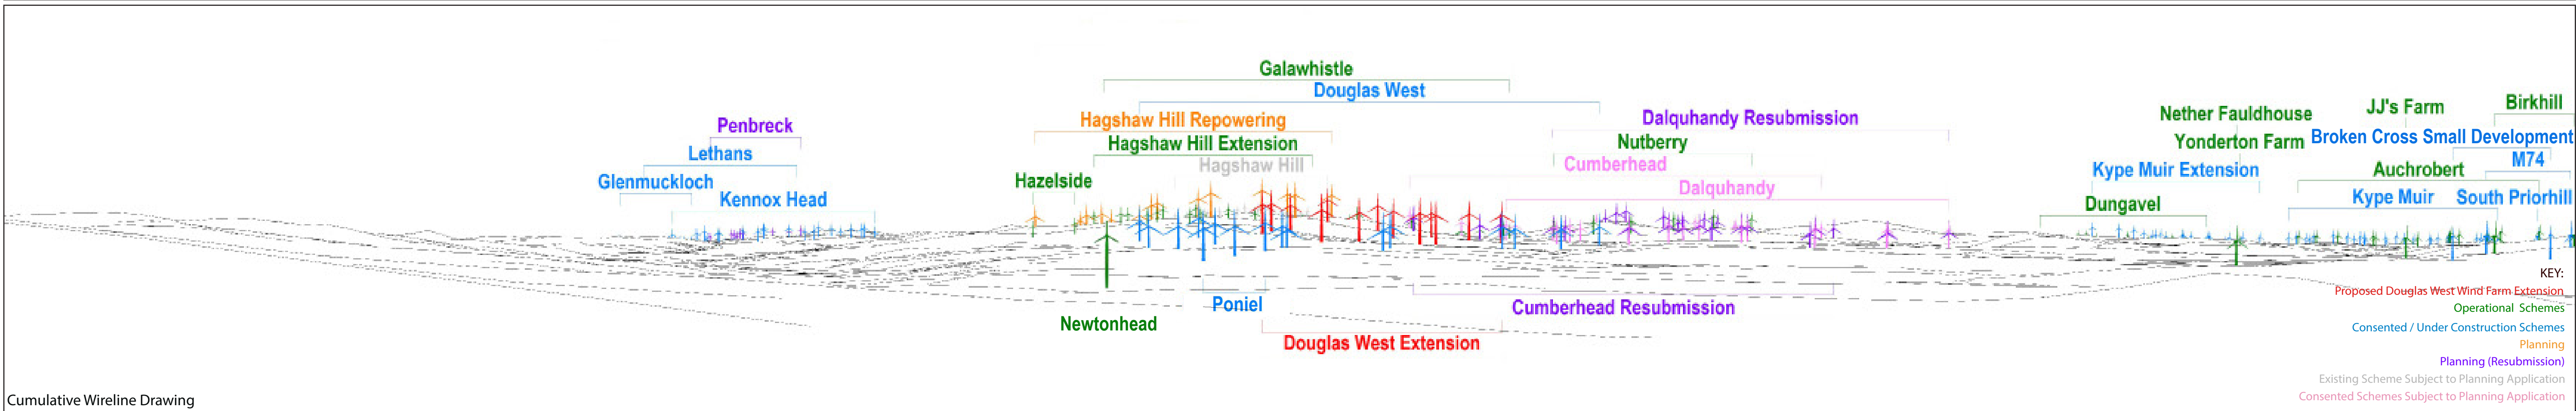

Baseline Photograph

Future Baseline Photograph (Showing all visible consented schemes digitally added)

Figure 6.36 (sheet A)
Viewpoint 5: A70 Rigside
DOUGLAS WEST WIND FARM EXTENSION

Viewpoint Information
OS Reference: E 287708, N 635192
Ground level: 240m (AOD)

Future Baseline Photograph (Showing all visible consented schemes digitally added)

Cumulative Wireline Drawing

Figure 6.36 (sheet B)
Viewpoint 5: A70 Rigside
DOUGLAS WEST WIND FARM EXTENSION

Viewpoint Information
OS Reference: E 287708, N 635192
Ground level: 240m (AOD)

Wireline Drawing

KEY:
Proposed Douglas West Wind Farm Extension

Figure 6.36 (sheet C)
Viewpoint 5: A70 Rigside
DOUGLAS WEST WIND FARM EXTENSION

Viewpoint Information
OS Reference: E 287708, N 635192
Ground level: 240m (AOD)

Viewpoint Information
OS Reference: E 287708, N 635192
Ground level: 240m (AOD)

Distance to nearest turbine: 6822m (T12)
Bearing to centre of photograph: 244.1°

Angle of view: 53.5° (planar)
Principal distance: 812.5mm
Paper size: 841 x 297 mm (half A1)
Correct printed image size: 820 x 260mm