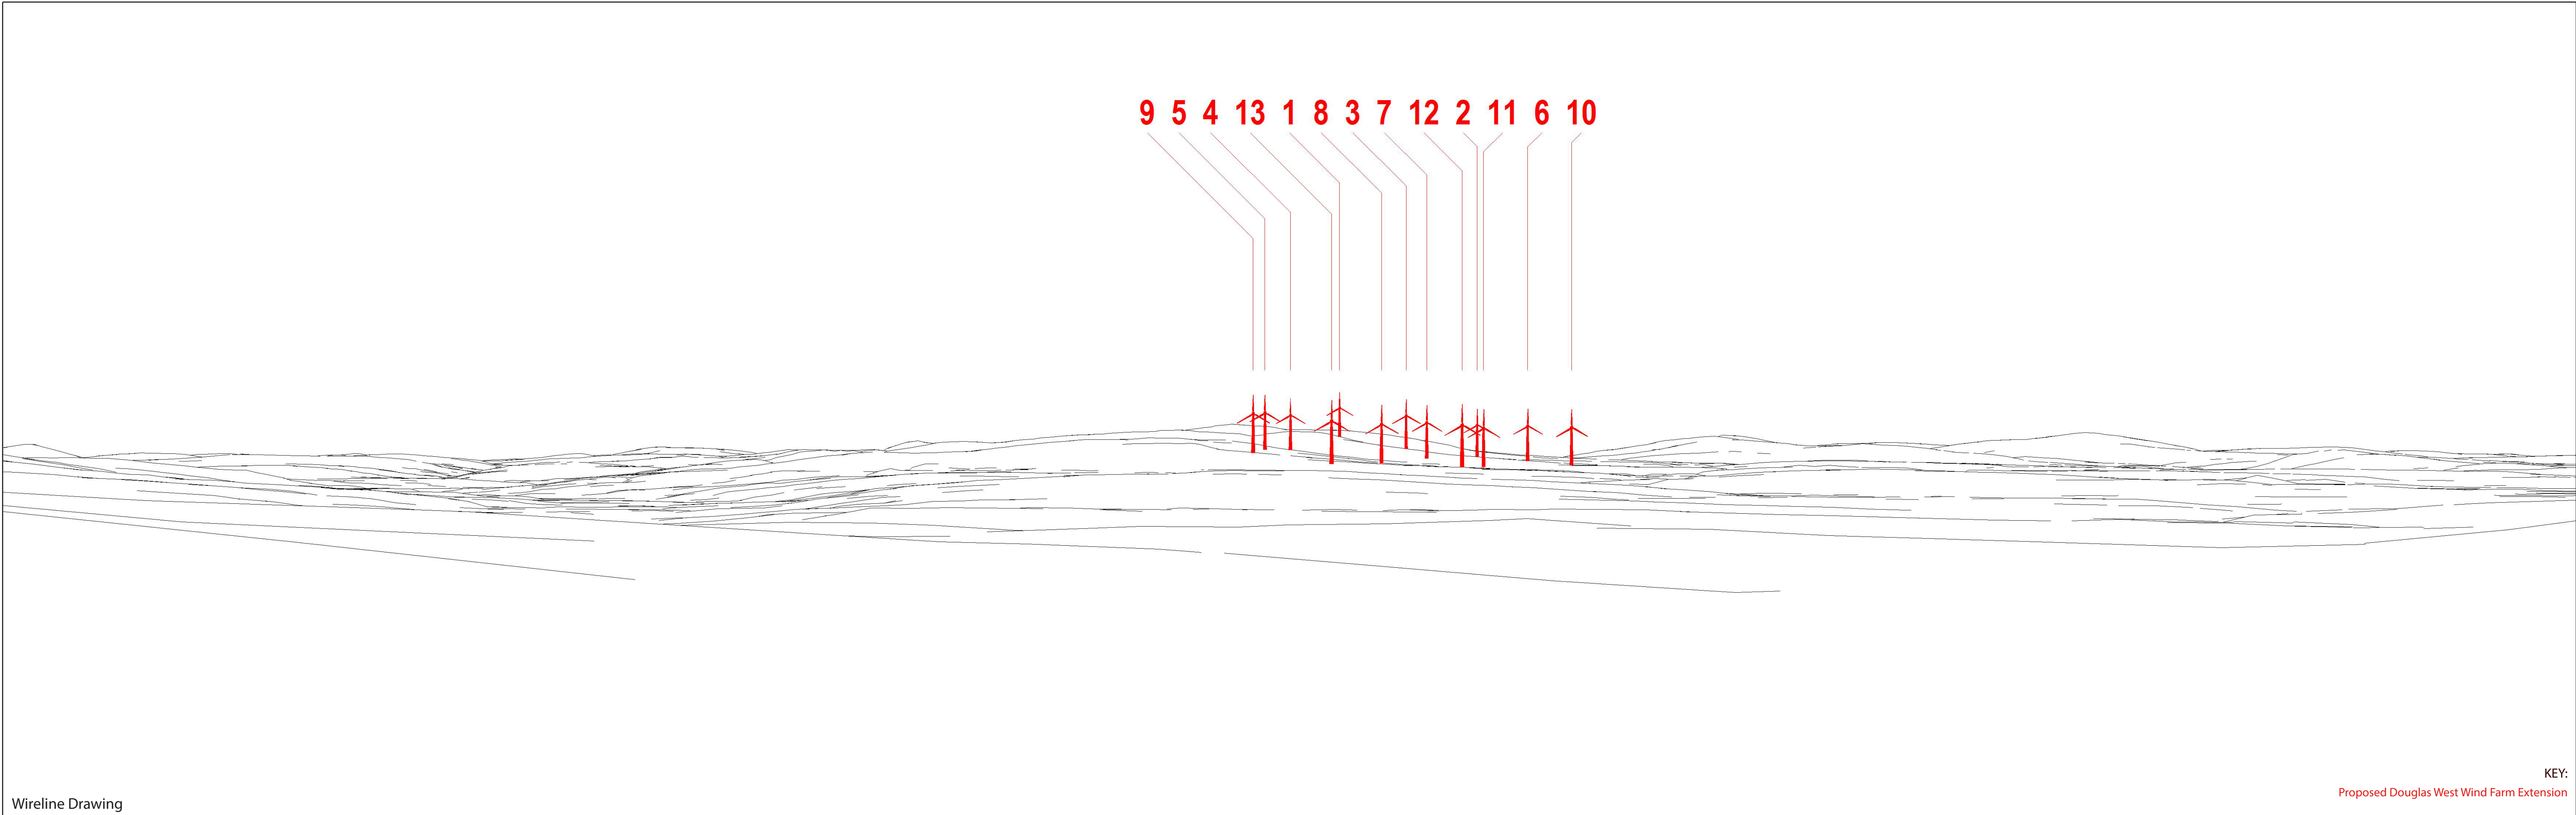

Future Baseline Photograph (Showing all visible consented schemes digitally added)

Cumulative Wireline Drawing

Figure 6.36 (sheet B)
Viewpoint 5: A70 Rigside
DOUGLAS WEST WIND FARM EXTENSION

Viewpoint Information
OS Reference: E 287708, N 635192
Ground level: 240m (AOD)

Distance to nearest turbine: 6822m (T12)
Bearing to centre of photograph: 244.1°

Angle of view: 90° (cylindrical)
Principal distance: 500mm

Camera: Canon EOS 5D Mark III
Lens: 50mm Fixed Focal Lens
Height: 1.5m
Date & Time: 06/08/2018 16:30

Wireline Drawing

KEY:
Proposed Douglas West Wind Farm Extension

Figure 6.36 (sheet C)
Viewpoint 5: A70 Rigside
DOUGLAS WEST WIND FARM EXTENSION

Viewpoint Information
OS Reference: E 287708, N 635192
Ground level: 240m (AOD)

Viewpoint Information
OS Reference: E 287708, N 635192
Ground level: 240m (AOD)

Distance to nearest turbine: 6822m (T12)
Bearing to centre of photograph: 244.1°

Angle of view: 53.5° (planar)
Principal distance: 812.5mm
Paper size: 841 x 297 mm (half A1)
Correct printed image size: 820 x 260mm